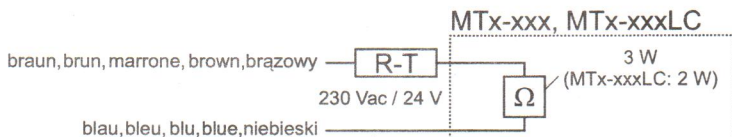

Wiring/Verkabelung/Câblage/Montaggio/Przewody

Manufactured for and on behalf of the Environment and Combustion Controls Division of Honeywell Technologies Sàrl, Ecublens, Route de Bois 37, Switzerland by its Authorized Representative:

Honeywell GmbH

Hardhofweg

D-74821 Mosbach

<http://europe.hbc.honeywell.com>

Subject to change without notice

Manufacturing certified to

**DIN EN ISO
9001/14001**

This document replaces all previously issued instructions and is applicable only to the product with which it is supplied.

Honeywell GmbH hereby declares that this product is in compliance with the essential requirements and other relevant provisions of Directive 1995/5/EEC.

EB-Smart-T-NO-NC

(383) 299-42-12, 291-00-23

MU1B-0303GE51 R0307

<http://helios.sibclim.ru/>