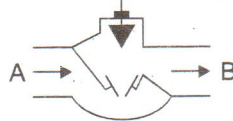

Valve Functions/Ventileinstellungen/Fonctions des soupapes/Funzioni della valvola/ Wersje zaworu

NC (stromlos geschlossen)
Version

NC (normally-closed)
version

Version NC
(normalement fermé)

Versione NC
normalmente chiuso

NC normalnie zamknięty

NO (stromlos open)
Version

NO (normally-open)
version

Version NO
(normalement ouvert)

Versione NO
normalmente aperto

NO normalnie otwarty

Replacement, easy installation/
Austausch, einfache Installation/
Remplacement, installation facile/
Sostituzione, installazione semplice/
Wymiana, łatwe podłączenie

Dimensions/Abmessungen/Dimensions/
Dimensioni/Wymiary (mm)

Wiring/Verkabelung/Câblage/Montaggio/Przewody

Manufactured for and on behalf of the Environment and Combustion Controls Division of Honeywell Technologies Sàrl, Ecublens, Route de Bois 37, Switzerland by its Authorized Representative: