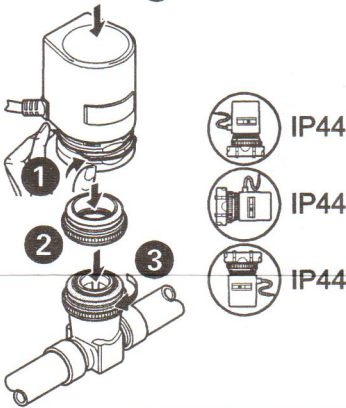

Small Linear Thermoelectric Actuator

Thermoelektrischer Stellantrieb/Petit actionneur linéaire thermoélectrique/
Piccolo attuatore termoelettrico lineare/Silownik termiczny

MT4-024/MT4-230/MT8-024/MT8-230

Mounting Instructions/Montageanleitung/
Instructions de montage/Istruzioni di montaggio/Instrukcja Montażu

Mounting/Montage/Montage/ Montaggio/Montaż

Klick ④