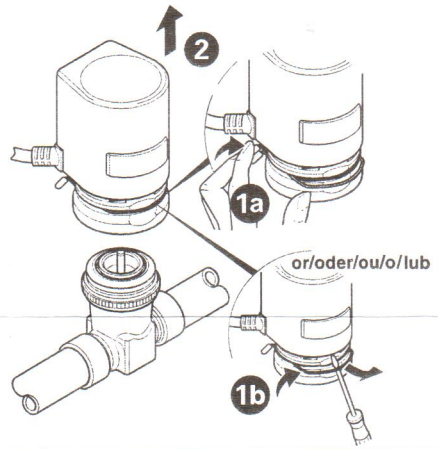

Dismounting/Demontage/Démontage/ Smontaggio/Demontaż

Valve Functions/Ventileinstellungen/Fonctions des soupapes/Funzioni della valvola/ Wersje zaworu

NC (stromlos geschlossen)
Version

NC (normally-closed)
version

Version NC
(normalement fermé)

Versione NC
normalmente chiuso

NC normalnie zamknięty