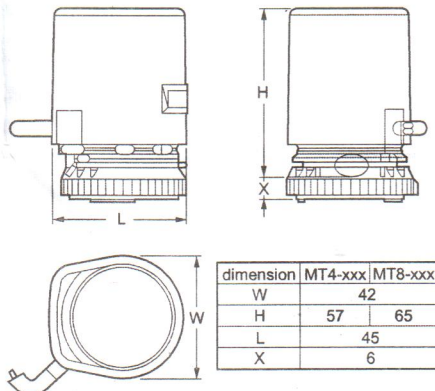

NC normalnie zamknięty

NO (stromlos open)
Version

NO (normally-open)
version

Version NO
(normalement ouvert)

Versione NO
normalmente aperto

NO normalnie otwarty

Replacement, easy installation/
Austausch, einfache Installation/
Remplacement, installation facile/
Sostituzione, installazione semplice/
Wymiana, łatwe podłączenie

Dimensions/Abmessungen/Dimensions/
Dimensioni/Wymiary (mm)

Wiring/Verkabelung/Câblage/Montaggio/Przewody

Manufactured for and on behalf of the Environment and Combustion Controls Division of Honeywell Technologies Sàrl, Ecublens, Route de Bois 37, Switzerland by its Authorized Representative: