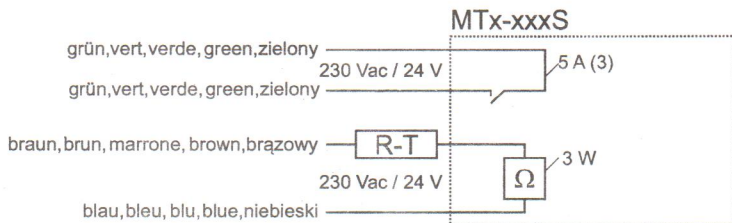

Wiring/Verkabelung/Câblage/Montaggio/Przewody

Manufactured for and on behalf of the Environment and Combustion Controls Division of Honeywell Technologies Sàrl, Ecublens, Route de Bois 37, Switzerland by its Authorized Representative:

Honeywell GmbH

Hardhofweg

D-74821 Mosbach

<http://europe.hbc.honeywell.com>

Subject to change without notice

Manufacturing certified to

**DIN EN ISO
9001/14001**

This document replaces all previously issued instructions and is applicable only to the product with which it is supplied.

Honeywell GmbH hereby declares that this product is in compliance with the essential requirements and other relevant provisions of Directive 1995/5/EEC.

EB-Smart-T-NO-NC

(383) 299-42-12, 291-00-23

MU1B-0303GE51 R0307

<http://helios.sibclim.ru/>