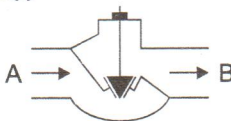

Valve Functions/Ventileinstellungen/Fonctions des soupapes/Funzioni della valvola/ Wersje zaworu

NC (stromlos geschlossen)
Version

NC (normally-closed)
version

Version NC
(normalement fermé)

Versione NC
normalmente chiuso

NC normalnie zamknięty

NO (stromlos open)
Version

NO (normally-open)
version

Version NO
(normalement ouvert)

Versione NO
normalmente aperto

NO normalnie otwarty

Replacement, easy installation/
Austausch, einfache Installation/
Remplacement, installation facile/
Sostituzione, installazione semplice/
Wymiana, łatwe podłączenie

Dimensions/Abmessungen/Dimensions/
Dimensioni/Wymiary (mm)

Wiring/Verkabelung/Câblage/Montaggio/Przewody

Manufactured for and on behalf of the Environment and Combustion Controls Division of Honeywell Technologies Sàrl, Ecublens, Route de Bois 37, Switzerland by its Authorized Representative: